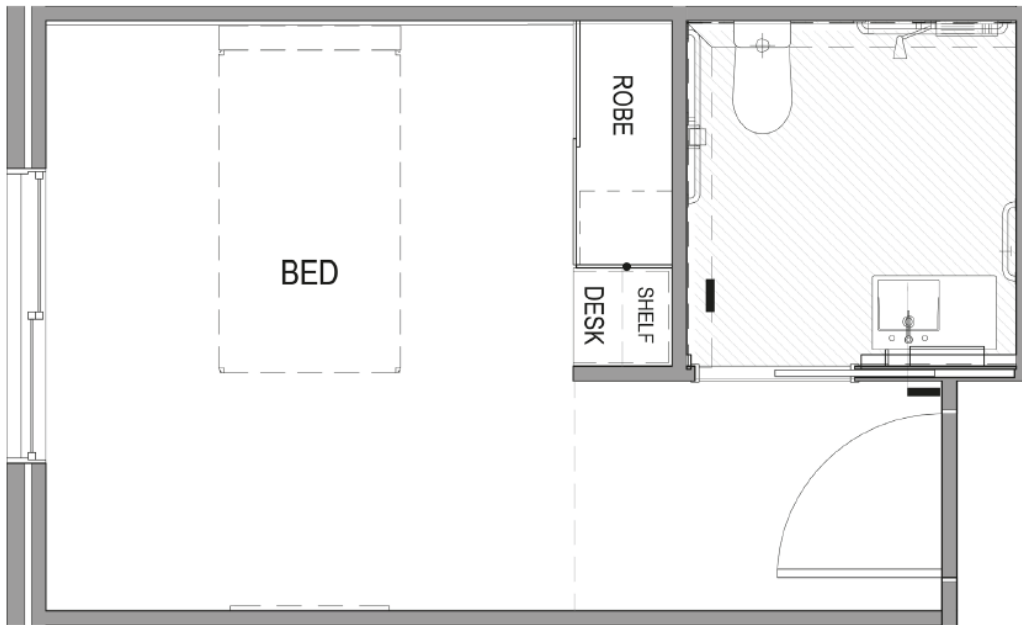

Classic Room with Ensuite

1 BEDROOM + 1 BATHROOM
21 - 23sqm

---

*room sizes and layout vary