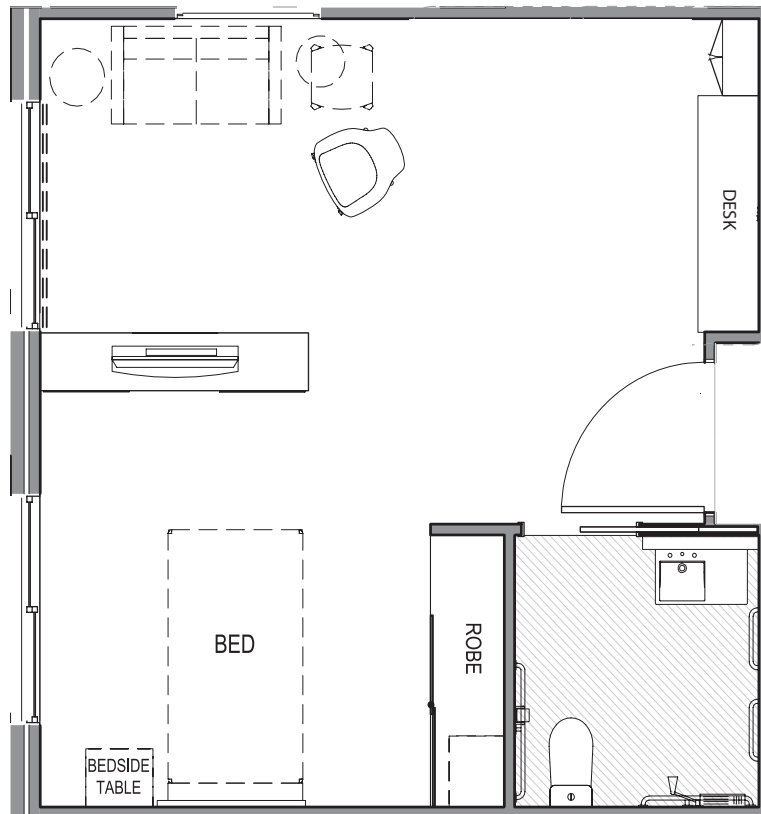

Faversham House

Superior room with ensuite

\$1,200,000.00

32sqm

*room sizes and layout vary

These well appointed Superior Rooms with Ensuite blend lounge and bedroom with king single size bed and the added luxury of a separate sitting area, in addition to a large study area.

Superior Room with Ensuite includes the following amenities:

-  Ensuite with shower
-  Built in wardrobe
-  Individual heating and cooling
-  Height adjustable king single bed
-  Desk area
-  Armchair
-  Bedside drawers
-  Smart TV

Email sales@basscare.org.au Phone 03 8809 4901

Website basscare.org.au

Superior Room with Ensuite

1 BEDROOM + 1 BATHROOM
32sqm

*room sizes and layout vary