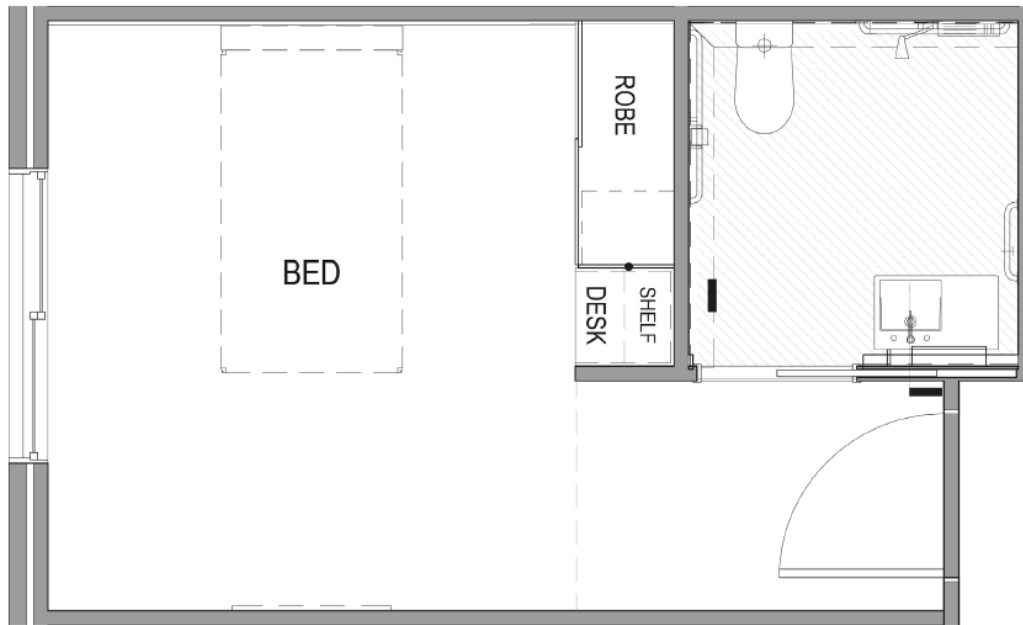

Classic Room with Ensuite

1 BEDROOM + 1 BATHROOM
21 - 23sqm

---

*room sizes and layout vary