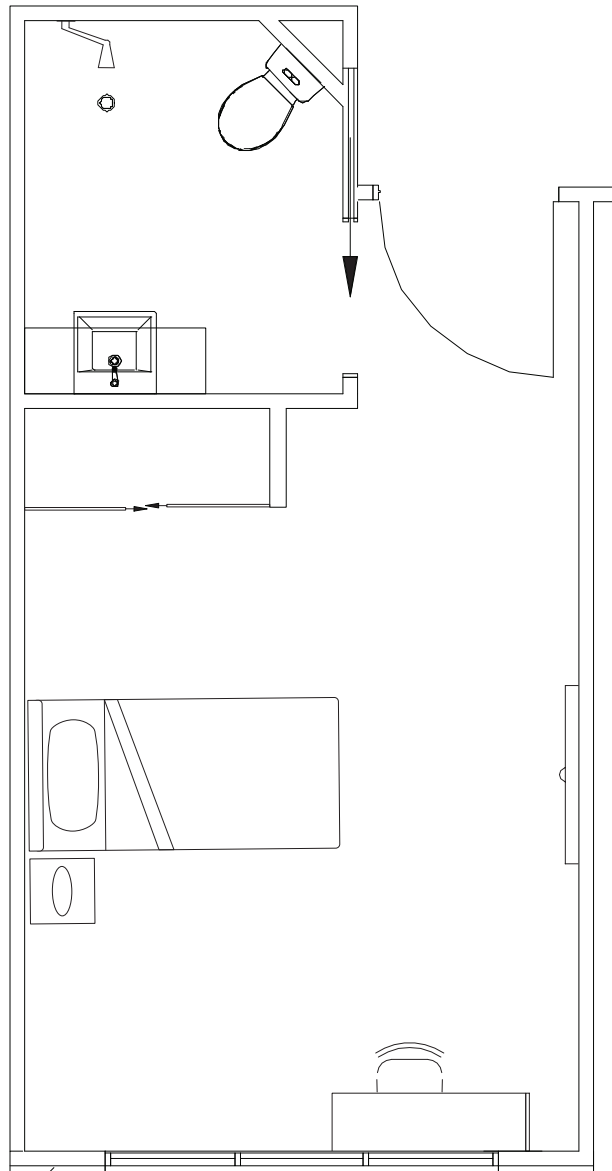

Classic Room with Ensuite

1 BEDROOM + 1 BATHROOM
23.9sqm

---

*room sizes and
layout vary