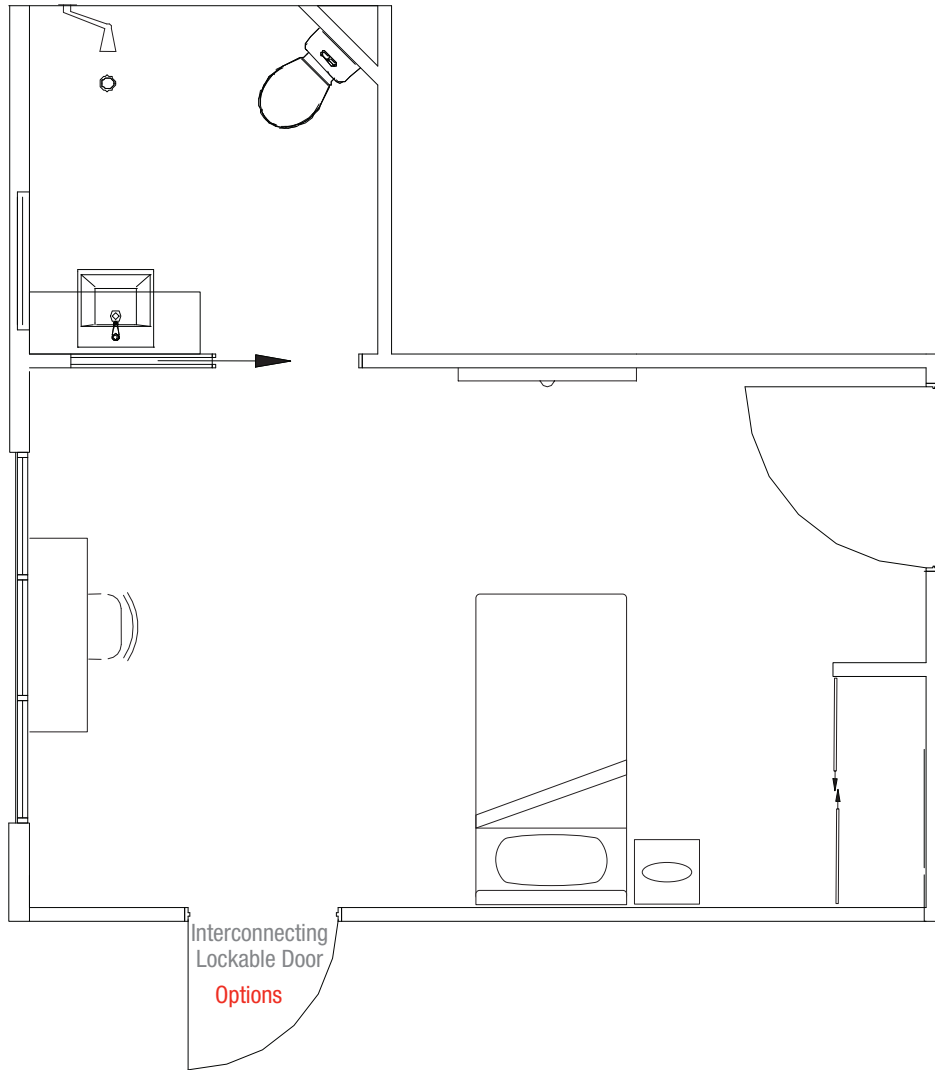

Premium Room with Ensuite

1 BEDROOM + 1 BATHROOM
26.4sqm

---

*room sizes and layout vary